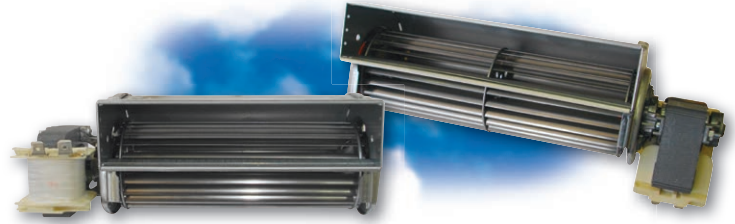

Cross Flow Fan

- 60 mm Impeller Diameter.
- Low sound levels.
- Ideal to recirculate the air on energy fireplaces.
- Silent Operation.
- External Rotor motor excellent quality from the German Factory **ebm-papst**.

Type	Impeller Diameter	Impeller Length	Power	Air Flow	Price
CROSS FLOW 125	Ø 60 mm	125 mm	16 W	120 m³/h	42,00 €
CROSS FLOW 180	Ø 60 mm	180 mm	31 W	160 m³/h	49,00 €
CROSS FLOW 300	Ø 60 mm	300 mm	50 W	290 m³/h	60,00 €

Chimney Fan (Frame Fan)

- Chimney fans for hot air distribution (**max 90°C**).
- Airflow **160 m³/h**.
- Power **20 W**.
- Dimensions: 120x120x38 mm.
- External Rotor motor excellent quality from the German Factory **ebm-papst**.