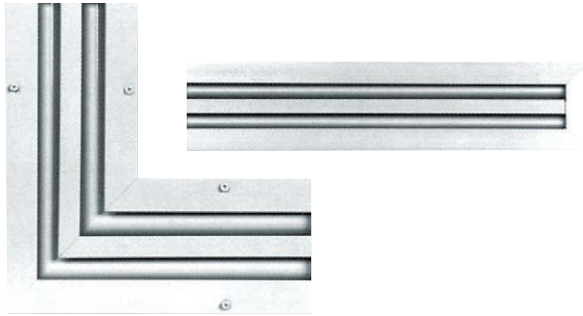

Roof Slot Vents

Type SLOTT

- Made of heavy-duty aluminum for longitudinal installation in false ceilings.
- Adjustable air outlet in all directions and internal damper for air flow regulation.

Access Vents With Filter

- **Available in two types:**
 - Linear (Type B-13)
 - For fresh air (Type BN)
- The filter can be extracted and installed again, without removing the vent.

Fix Roof Vents

Type П03

Type П04

- Square or rectangular roof vents with fixed airoutlet louvers and fixed air jet, choice of any of four air flow directions.
- Available with **DAMPER** and even distribution grid.