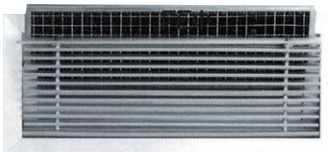

Roof Slot Vents

Type SLOTT

- Made of heavy-duty aluminum for longitudinal installation in false ceilings.
- Adjustable air outlet in all directions and internal damper for air flow regulation.

Access Vents With Filter

- **Available in two types:**
 - Linear (Type B-13)
 - For fresh air (Type BN)
- The filter can be extracted and installed again, without removing the vent.

Fix Roof Vents

Type П03

Type П04

- Square or rectangular roof vents with fixed airoutlet louvers and fixed air jet, choice of any of four air flow directions.
- Available with **DAMPER** and even distribution grid.

- Vents manufactured in all desired dimensions.
- Vents are painted in any selected color with electrostatic paint.