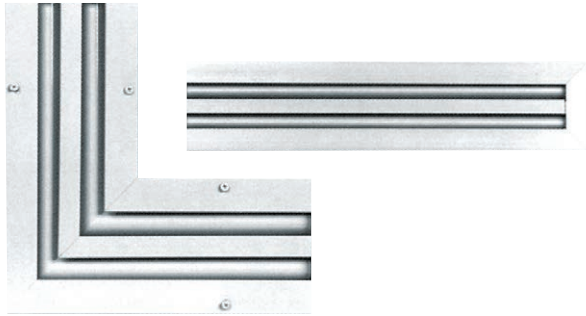

Roof Slot Vents

Type SLOTT

- Made of heavy-duty aluminum for longitudinal installation in false ceilings.
- Adjustable air outlet in all directions and internal damper for air flow regulation.

Access Vents With Filter

- **Available in two types:**
 - Linear (Type B-13)
 - For fresh air (Type BN)
- The filter can be extracted and installed again, without removing the vent.

Fix Roof Vents

Type П03

Type П04

- Square or rectangular roof vents with fixed airoutlet louvers and fixed air jet, choice of any of four air flow directions.
- Available with **DAMPER** and even distribution grid.

- Vents manufactured in all desired dimensions.
- Vents are painted in any selected color with electrostatic paint.