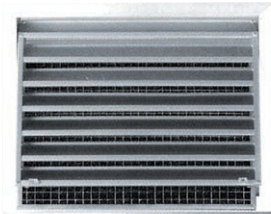

Roof Slot Vents

Type SLOTT

- Made of heavy-duty aluminum for longitudinal installation in false ceilings.
- Adjustable air outlet in all directions and internal damper for air flow regulation.

Access Vents With Filter

- **Available in two types:**
 - Linear (Type B-13)
 - For fresh air (Type BN)
- The filter can be extracted and installed again, without removing the vent.

Fix Roof Vents

Type П03

Type П04

- Square or rectangular roof vents with fixed airoutlet louvers and fixed air jet, choice of any of four air flow directions.
- Available with **DAMPER** and even distribution grid.

- Vents manufactured in all desired dimensions.
- Vents are painted in any selected color with electrostatic paint.