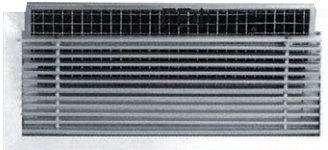

Roof Slot Vents

Type SLOT

- Made of heavy-duty aluminum for longitudinal installation in false ceilings.
- Adjustable air outlet in all directions and internal damper for air flow regulation.

Access Vents With Filter

- **Available in two types:**
 - Linear (Type B-13)
 - For fresh air (Type BN)
- The filter can be extracted and installed again, without removing the vent.

Fix Roof Vents

Type П03

Type П04

- Square or rectangular roof vents with fixed airoutlet louvers and fixed air jet, choice of any of four air flow directions.
- Available with **DAMPER** and even distribution grid.

- Vents manufactured in all desired dimensions.
- Vents are painted in any selected color with electrostatic paint.