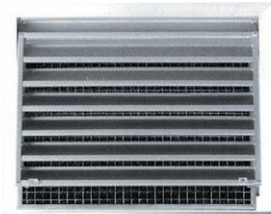

Roof Slot Vents

Type SLOT

- Made of heavy-duty aluminum for longitudinal installation in false ceilings.
- Adjustable air outlet in all directions and internal damper for air flow regulation.

Access Vents With Filter

- **Available in two types:**
 - Linear (Type B-13)
 - For fresh air (Type BN)
- The filter can be extracted and installed again, without removing the vent.

Fix Roof Vents

Type П03

Type П04

- Square or rectangular roof vents with fixed airoutlet louvers and fixed air jet, choice of any of four air flow directions.
- Available with **DAMPER** and even distribution grid.

- Vents manufactured in all desired dimensions.
- Vents are painted in any selected color with electrostatic paint.