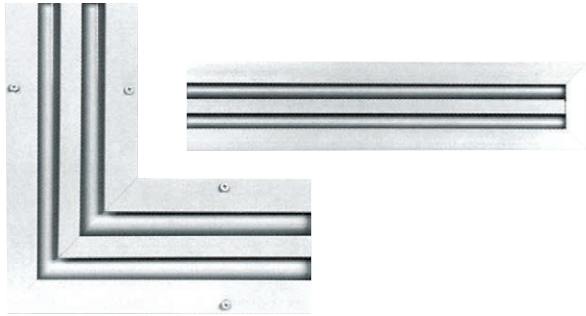

Roof Slot Vents

Type SLOT

- Made of heavy-duty aluminum for longitudinal installation in false ceilings.
- Adjustable air outlet in all directions and internal damper for air flow regulation.

Access Vents With Filter

- **Available in two types:**
 - Linear (Type B-13)
 - For fresh air (Type BN)
- The filter can be extracted and installed again, without removing the vent.

Fix Roof Vents

Type П03

Type П04

- Square or rectangular roof vents with fixed airoutlet louvers and fixed air jet, choice of any of four air flow directions.
- Available with **DAMPER** and even distribution grid.

- Vents manufactured in all desired dimensions.
- Vents are painted in any selected color with electrostatic paint.