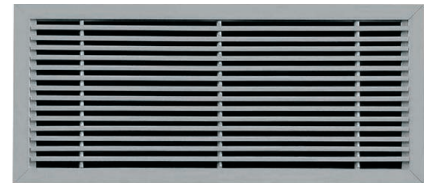

Fresh Air Vents

- Made of heavy-duty aluminum, suitable for air inlet or extraction.
- Weather protection and insect protection screen or **DAMPER** upon request.

Type BN-G-R

Type BN

Type BN Visitable

Floor Vents

- Made of heavy-duty aluminum.
- Fixed vertical air direction.

Light Duty Linear Vents

- For roof or wall installation or for fan coils.
- Fixed louvers and vertical or 15° air outlet.

Type B-13

Aluminum Gravity Grills

- Outdoor installation for pressurized air extraction.
- Rubber flange on louver shaft for noiseless operation.

- Vents manufactured in all desired dimensions.
- Vents are painted in any selected color with electrostatic paint.