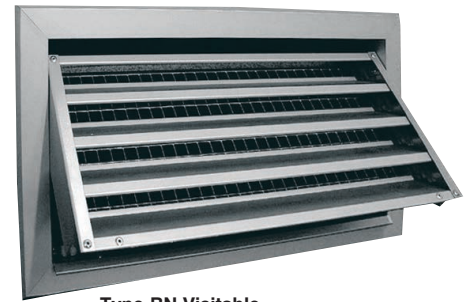

Fresh Air Vents

- Made of heavy-duty aluminum, suitable for air inlet or extraction.
- Weather protection and insect protection screen or **DAMPER** upon request.

Type BN-G-R

Type BN

Type BN Visitable

Floor Vents

- Made of heavy-duty aluminum.
- Fixed vertical air direction.

Light Duty Linear Vents

- For roof or wall installation or for fan coils.
- Fixed louvers and vertical or 15° air outlet.

Type B-13

Aluminum Gravity Grills

- Outdoor installation for pressurized air extraction.
- Rubber flange on louver shaft for noiseless operation.

- Vents manufactured in all desired dimensions.
- Vents are painted in any selected color with electrostatic paint.