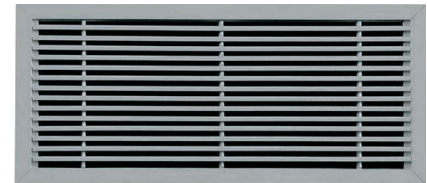

Fresh Air Vents

- Made of heavy-duty aluminum, suitable for air inlet or extraction.
- Weather protection and insect protection screen or **DAMPER** upon request.

Type BN-G-R

Type BN

Type BN Visitable

Floor Vents

- Made of heavy-duty aluminum.
- Fixed vertical air direction.

Light Duty Linear Vents

- For roof or wall installation or for fan coils.
- Fixed louvers and vertical or 15° air outlet.

Type B-13

Aluminum Gravity Grills

- Outdoor installation for pressurized air extraction.
- Rubber flange on louver shaft for noiseless operation.

- Vents manufactured in all desired dimensions.
- Vents are painted in any selected color with electrostatic paint.