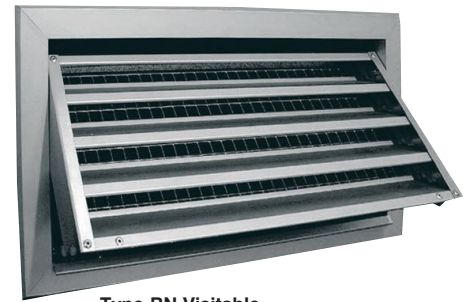

Fresh Air Vents

- Made of heavy-duty aluminum, suitable for air inlet or extraction.
- Weather protection and insect protection screen or **DAMPER** upon request.

Type BN-G-R

Type BN

Type BN Visitable

Floor Vents

- Made of heavy-duty aluminum.
- Fixed vertical air direction.

Light Duty Linear Vents

- For roof or wall installation or for fan coils.
- Fixed louvers and vertical or 15° air outlet.

Type B-13

Aluminum Gravity Grills

- Outdoor installation for pressurized air extraction.
- Rubber flange on louver shaft for noiseless operation.

- Vents manufactured in all desired dimensions.
- Vents are painted in any selected color with electrostatic paint.