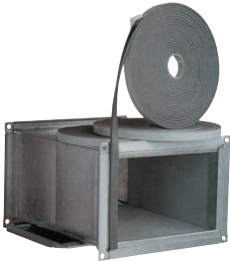

Air Duct Profiles

- For air ducts connection.
- 5 m lengths.

| Type | Dimensions (mm) | Price / m |
|----------------|-----------------|-----------|
| PROFILE E - 20 | 20 x 20 | € 1,64 |
| PROFILE E - 30 | 30 x 30 | € 1,96 |
| PROFILE E - 40 | 40 x 40 | € 3,30 |

Air Stop

- Foam material self adhesive tape.
- Air duct connection sealing.
- 20 meters roll.
- 33 rolls package.

| Type | Dimensions (mm) | Price / Roll 20m |
|--------|-----------------|------------------|
| A.E.R. | 9 x 4 | € 3,70 |

Aluminum Tapes

- High quality self adhesive aluminum tape.
- For connection and insulation of air duct connection points.
- 50 m roll.

| Type | Roll Length (m) | Roll Widht (mm) | Price / Roll |
|------|-----------------|-----------------|--------------|
| ALUM | 50 | 50 | € 10,40 |

Cold shring tape Aluminium/Butyl

- ACS is composed of an elastomeric modified butyl rubber adhesive with aluminium foil facing.
- Protected with a easy peel release paper.
- Fire rated M1.
- ACS should be installed at temperatures between **+5°C** to **+40°C**.
- Service temperatures are ranging from **-207°C** to **+60°C**.