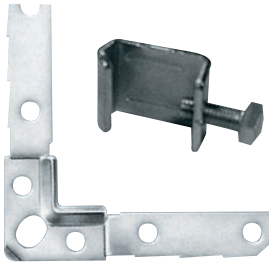

Air Duct Profiles

- For air ducts connection.
- 5 m lengths.

| Type | Dimensions (mm) | Price / m |
|----------------|-----------------|-----------|
| PROFILE E - 20 | 20 x 20 | € 1,64 |
| PROFILE E - 30 | 30 x 30 | € 1,96 |
| PROFILE E - 40 | 40 x 40 | € 3,30 |

Profile Corners

| Type | Dimensions (mm) | Price / piece |
|----------------|-----------------|---------------|
| CORNERS P - 20 | 20 | € 0,30 |
| CORNERS P - 30 | 30 | € 0,55 |
| CORNERS P - 40 | 40 | € 1,30 |
| Profile Clamp | | € 0,45 |

Air Stop

- Foam material self adhesive tape.
- Air duct connection sealing.
- 20 meters roll.
- 33 rolls package.

| Type | Dimensions (mm) | Price / Roll 20m |
|--------|-----------------|------------------|
| A.E.R. | 9 x 4 | € 3,70 |

Aluminum Tapes

- High quality self adhesive aluminum tape.
- For connection and insulation of air duct connection points.
- 50 m roll.

| Type | Roll Length (m) | Roll Widht (mm) | Price / Roll |
|------|-----------------|-----------------|--------------|
| ALUM | 50 | 50 | € 10,40 |