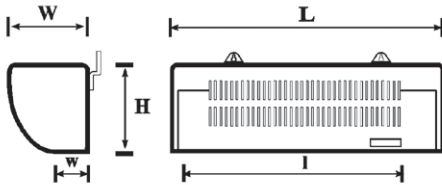

Suitable for banks, bars, hospitals, stores, hotels, cafes, health centers, surgeries, hairdressers etc.