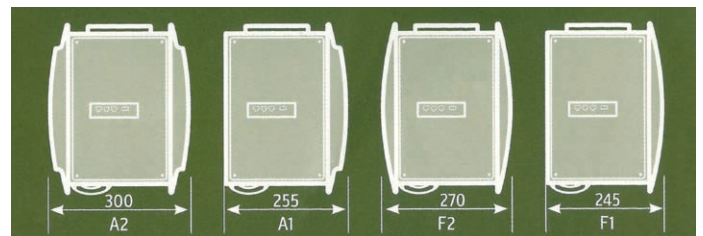

Optional

- LED.
- Vertical mount.
- Ability to print different external faces.
- Able to connect with a BMS system

Simple Air Curtains C Series								Price			
Type	Max door width (m)	Total length (mm)	Max door height (m)	Motor power input (W)	Capacitor (BF)	Air volume (m3/h)	Outlet velocity (m/sec)	F1	LED A1	F2	LED A2
C 120	1,20	1300	4,00	420	12	1545/2140	13,0/18,0	€1.157,00	€1.226,00	€1.227,00	€1.422,00
C 160	1,60	1852	4,00	630	12	2315/3210	13,0/18,0	€1.423,00	€1.550,00	€1.528,00	€1.747,00
C 200	2,00	2417	4,00	840	12	3090/4275	13,0/18,0	€1.712,00	€1.863,00	€1.828,00	€2.084,00

Simple Air Curtains C Series Dimensions		
Type	Total length L (mm)	Outlet width w (mm)
C 120	1300	1120
C 160	1852	1670
C 200	2417	2237

- 4 different external covers.

connection panel

adjustable air flaps