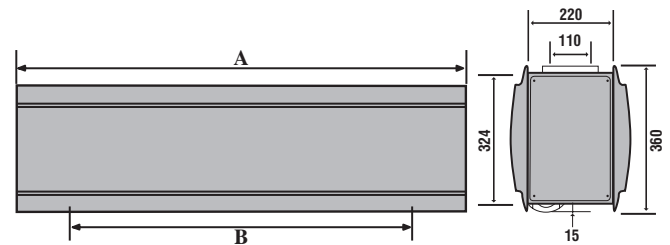

Suitable for banks, bars, hospitals, stores, hotels, cafes, health centers, surgeries, hairdressers etc.

Simple Air Curtains C Series

- Energy saving simple Air Curtains.
- Door height up to 4,00m.
- Modern design.
- Ability to print different external faces.
- 2 Speed.
- 230V/50Hz.
- Controlled Microclimate.
- Keeps out dust, insects, odors, pollution and moisture.

Optional

- LED.
- Vertical mount.
- Ability to print different external faces.
- Able to connect with a BMS system

Simple Air Curtains C Series								Price			
Type	Max door width (m)	Total length (mm)	Max door height (m)	Motor power input (W)	Capacitor (BF)	Air volume (m3/h)	Outlet velocity (m/sec)	F1	LED A1	F2	LED A2
C 120	1,20	1300	4,00	420	12	1545/2140	13,0/18,0	€1.157,00	€1.226,00	€1.227,00	€1.422,00
C 160	1,60	1852	4,00	630	12	2315/3210	13,0/18,0	€1.423,00	€1.550,00	€1.528,00	€1.747,00
C 200	2,00	2417	4,00	840	12	3090/4275	13,0/18,0	€1.712,00	€1.863,00	€1.828,00	€2.084,00

Simple Air Curtains C Series Dimensions		
Type	Total length L (mm)	Outlet width w (mm)
C 120	1300	1120
C 160	1852	1670
C 200	2417	2237

- 4 different external covers.

connection panel

adjustable air flaps