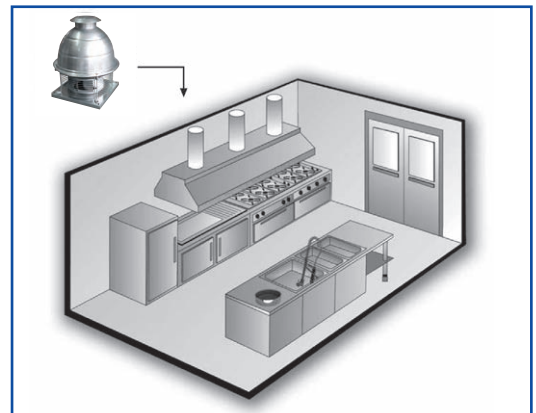

Roof Fans SV 1V L Series

- Suitable for ventilating through the roof.
- Backward curved impeller (low noise level).
- High performance, **1 speed motor**.
- Optional connection to air-ducts network.
- Speed Controllable with **AK-20**.
- For speed controllers see pages 320-322.

SV-21 1V L Series

Tύπος	RPM	Power (W)	Air Flow (m ³ /h)	Sound dB (A)	Price
SV - 21 1V L	1.420	180	910	49	€ 282,00
SV - 22 1V L	1.400	180	1.980	49	€ 328,00

Dimensions (mm)					
Type	A	B	C	E	Ø
SV - 21 1VL	535	365	365	450	200