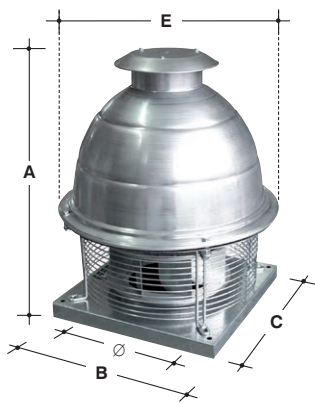

Roof Fans SV 1V L Series

- Suitable for ventilating through the roof.
- Backward curved impeller (low noise level).
- High performance, **1 speed motor**.
- Optional connection to air-ducts network.
- Speed Controllable with **AK-20**.
- For speed controllers see pages 320-322.

SV-21 1V L Series

Tύπος	RPM	Power (W)	Air Flow (m ³ /h)	Sound dB (A)	Price
SV - 21 1V L	1.420	180	910	49	€ 282,00
SV - 22 1V L	1.400	180	1.980	49	€ 328,00

Dimensions (mm)					
Type	A	B	C	E	Ø
SV - 21 1VL	535	365	365	450	200