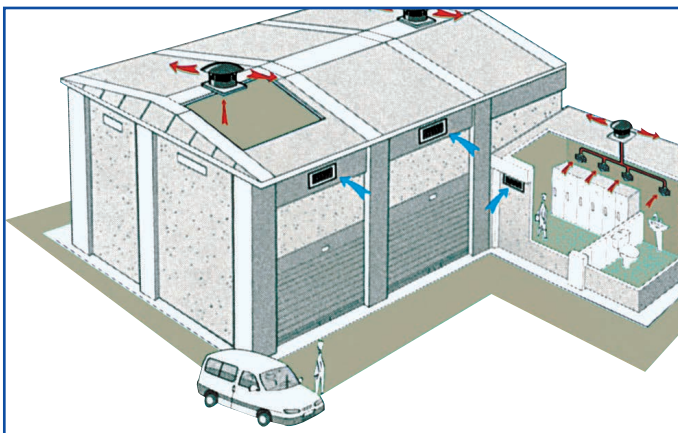

Roof Fans SV 1V L Series

- Suitable for ventilating through the roof.
- Backward curved impeller (low noise level).
- High performance, **1 speed motor**.
- Optional connection to air-ducts network.
- Speed Controllable with **AK-20**.
- For speed controllers see pages 320-322.

SV-21 1V L Series

Tύπος	RPM	Power (W)	Air Flow (m ³ /h)	Sound dB (A)	Price
SV - 21 1V L	1.420	180	910	49	€ 282,00
SV - 22 1V L	1.400	180	1.980	49	€ 328,00

Dimensions (mm)					
Type	A	B	C	E	Ø
SV - 21 1VL	535	365	365	450	200