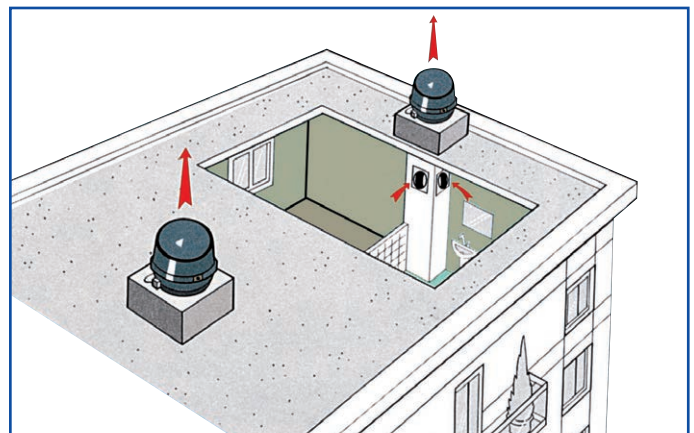

Accessories