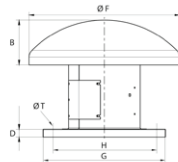

KIT TM

Set consisting of:

- Cowl made of galvanized sheet
- Support framework for roof adaptation in laminated steel sheet protected against corrosion by powder coating epoxy-polyester resin.
- Anti-bird protection grid protected against corrosion
- Kit suitable for fire (metal cap)

KIT TE								
Type	B (mm)	D (mm)	F (mm)	G (mm)	H (mm)	T (mm)	Weight (Kg)	Price*
KIT TE 35	230	40	775	630	535	12	12	€ 596,00
KIT TE 40	230	40	775	630	535	12	14	€ 552,00
KIT TE 45	255	40	960	710	590	14	17	€ 657,00
KIT TE 56	290	50	1080	905	750	14	30	€ 939,00
KIT TE 63	350	50	1290	905	750	14	31	€ 1.040,00
KIT TE 71	350	50	1290	1100	840	14	42	€ 1.080,00
KIT TE 80	518.5	50	1580	1100	840	14	42	€ 1.373,00
KIT TE 90	518.5	50	1580	1250	950	14	52	€ 1.484,00

*Price does not include fan