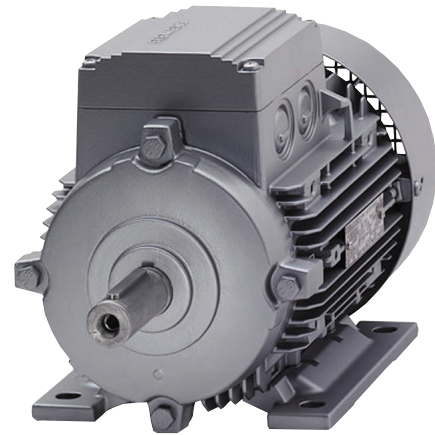

Asynchronous Electric Motors

- High efficiency electrical motors.
- IP protection: 55 (high impermeability).
- Insulation class F (high temperature winding 155°C).
- Seating - B3.

Also Available:

- Flanged electric motors B5.
- 2 speed electric motors.
- Explosion proof electric motors Ex.